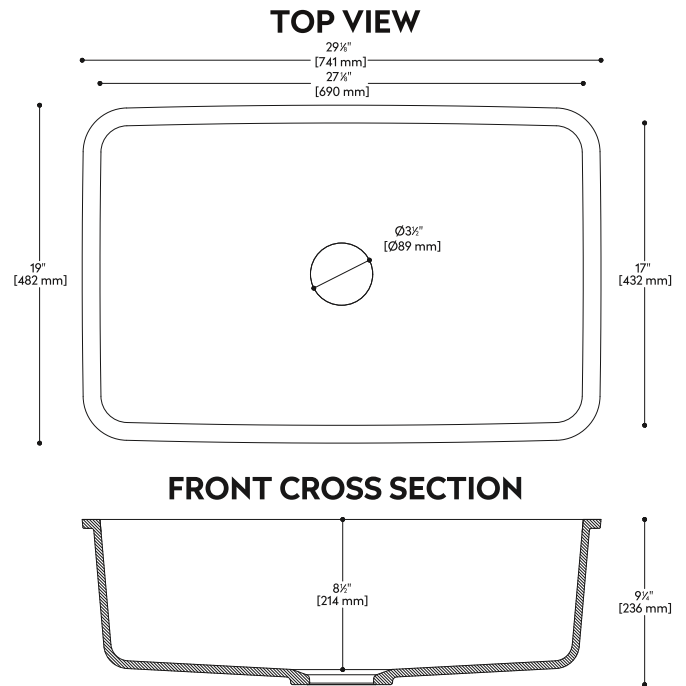

881P SINK

Simplicity Collection

Extra-large, rectangular, single sink

- Coordinates with Corian® tops for seamless, easy to clean surface
- Made from an acrylic-polyester based material
- Nonporous surface, that with proper cleaning, resists mold, mildew and stains

INSIDE SINK DIMENSIONS

	Length	Width	Depth
inches	27 1/8	17	8 1/2
mm	690	432	214

Measurements rounded to nearest 1/8" or mm

DRAIN

All drain holes in sinks are nominally 3 1/2" in diameter and accept all standard drain hardware.